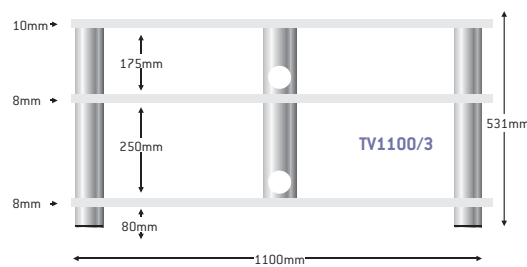

vision

TV1100/3

Vision TV1100/3

The **Vision Range** offers a versatile, distinctive and affordable approach for those who do not wish to compromise on style.

With the Vision TV1100/3 there is the option of removing one of the shelves to convert to a smaller two shelf stand.

It has a cable management system, polished chrome rods and clear glass.

Neat, simple, stylish – it's what we mean by Vision.

Features:

- Three 400mm deep shelves
- Straight edge rear corners
- 10mm top shelf toughened safety glass BS6206A
- Cable management system

FRONT ELEVATION

PLAN ELEVATION

- Barcode: 5 705994 219432
- Overall Weight: 32.9kg
- Height: 531mm
- Depth: 400mm
- Width: 1100mm
- Internal Width: 890mm
- Weight Load: 75kg